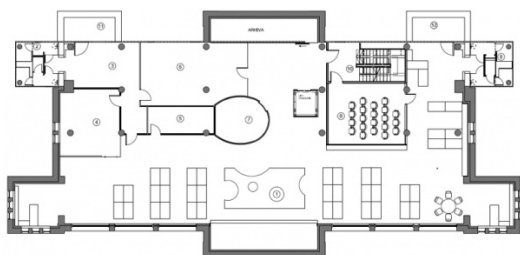

Office to let

The Ark

Bucharest, Sector 5, Uranus 150

Building information

Building status	Existing
Year of construction	2016
Total building area	2 000 sq m

Commercial terms

Minimum lease term	after login *
Availability	after login *

Location

Available space

Building completely leased

Typical floor plan

Public transport

Bus: 117

Tram: 23,32

Contact